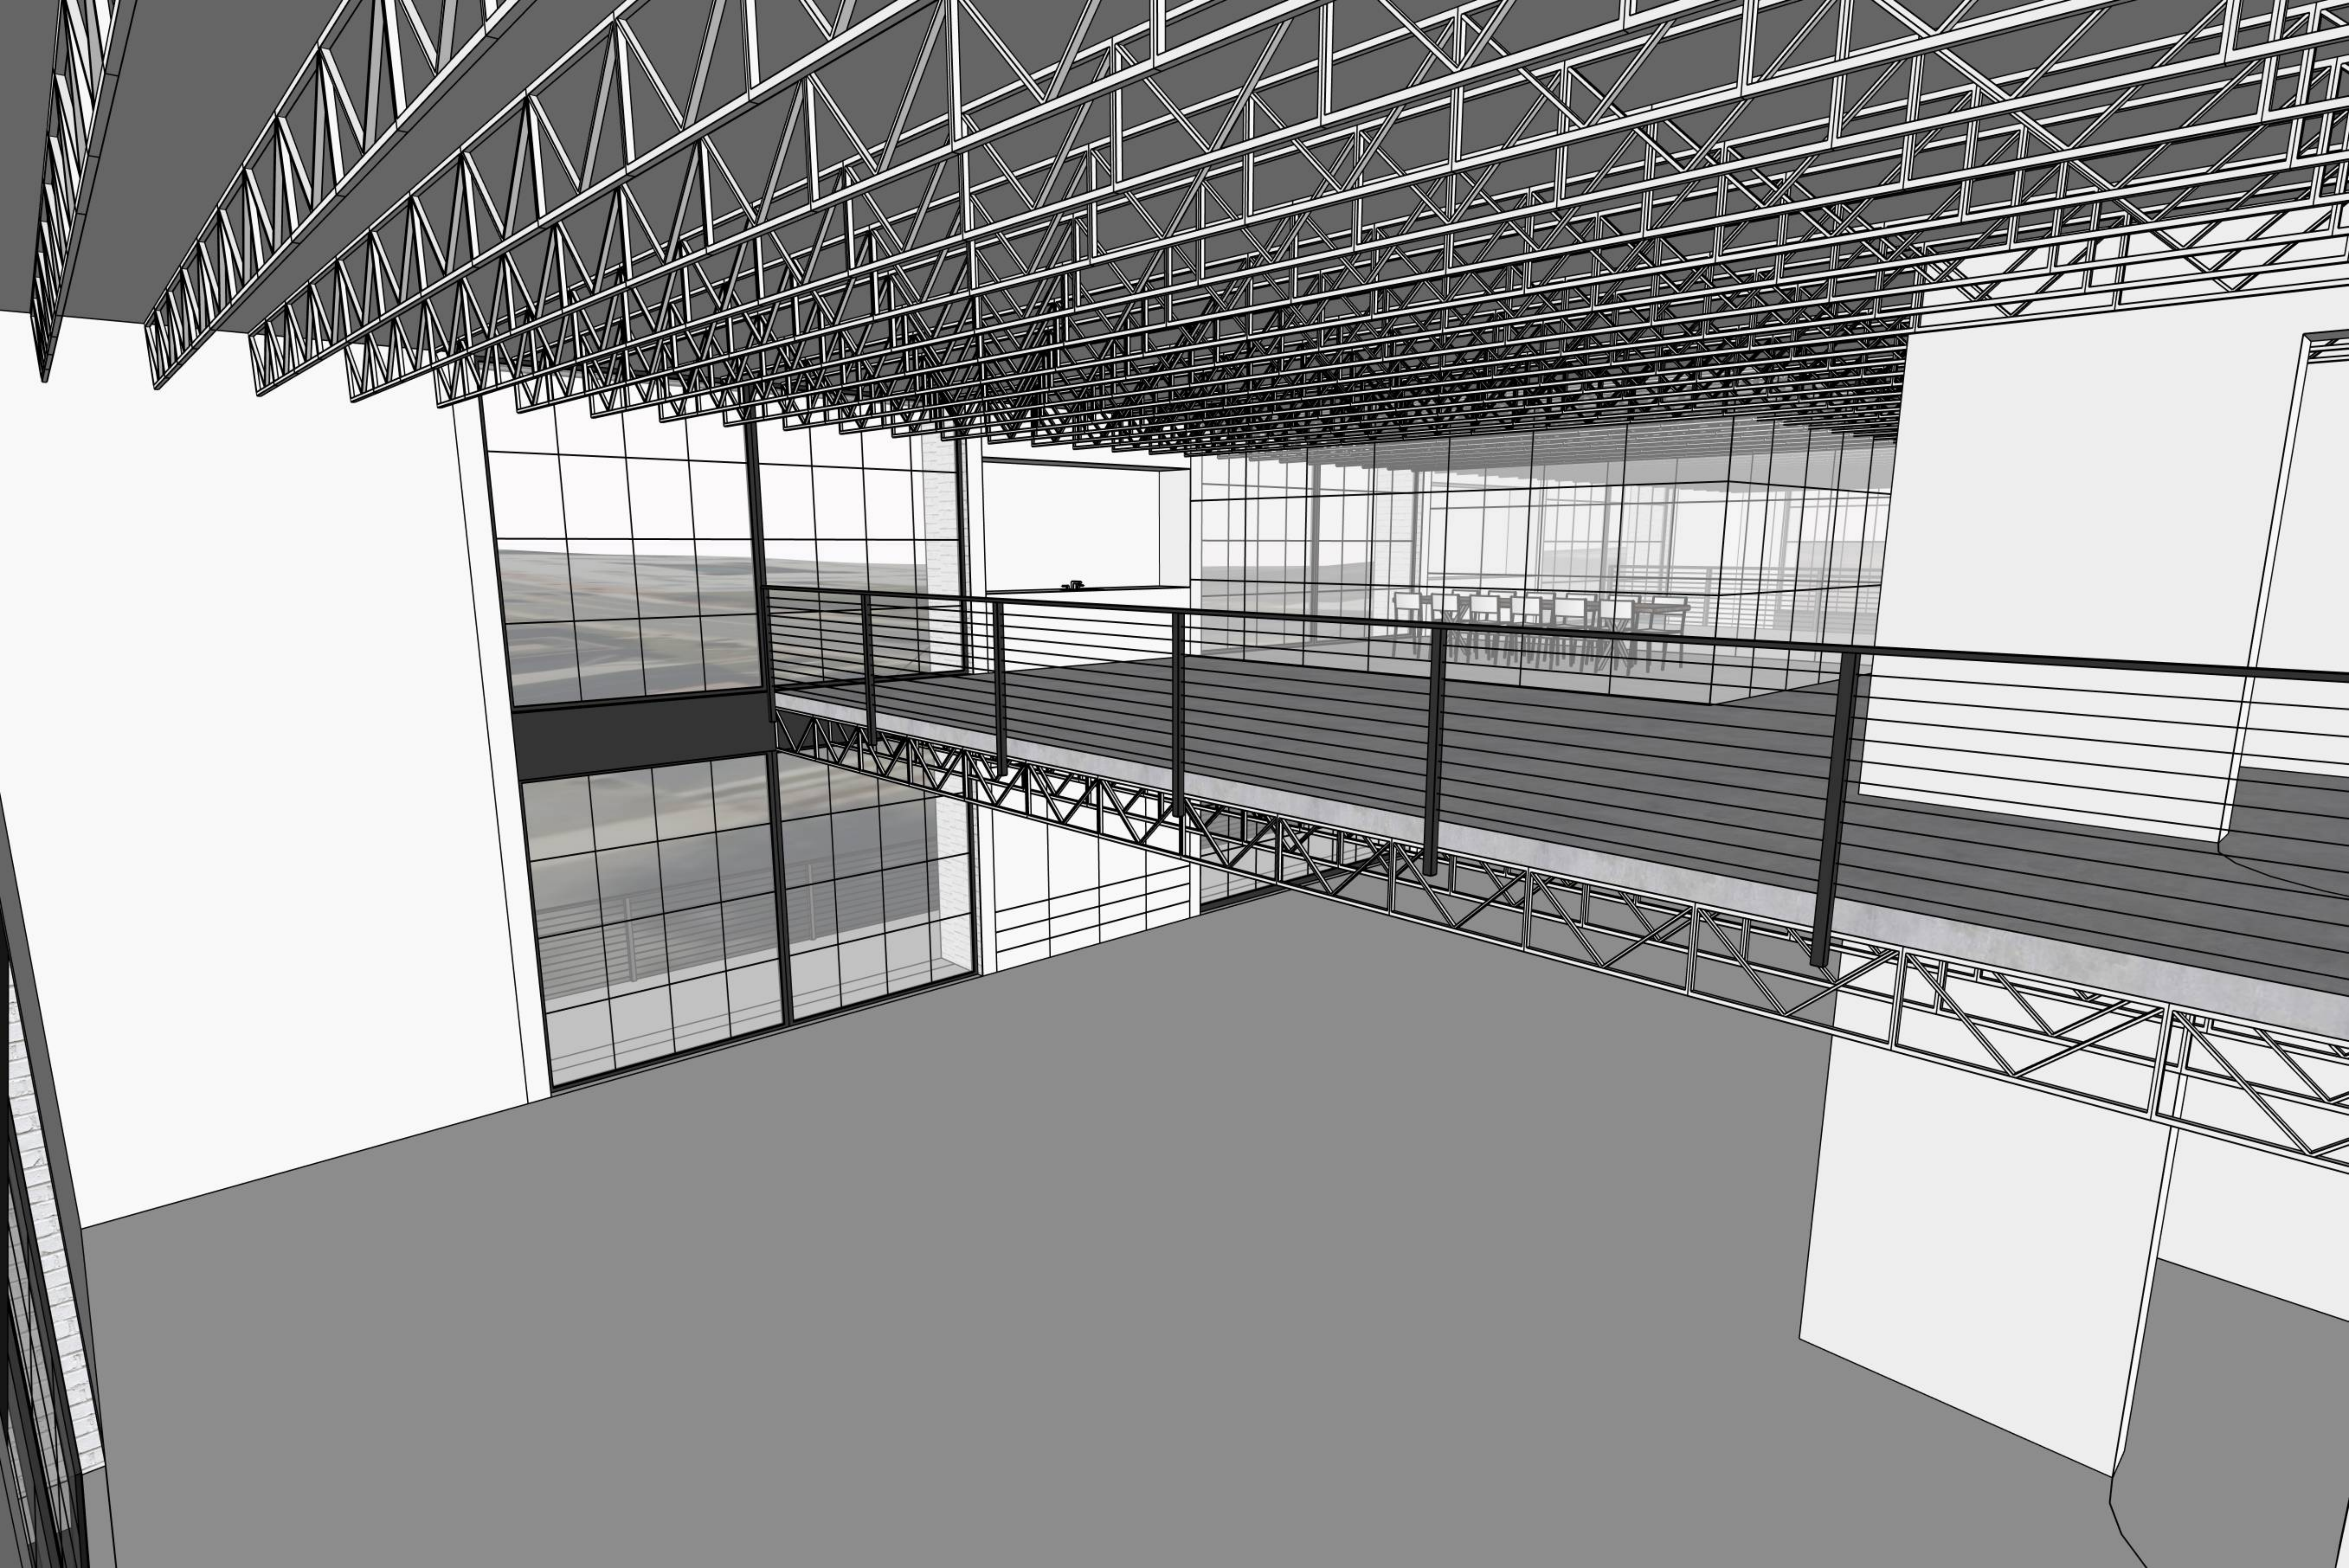

eco·nize®

R-1A  
Approx. location  
of R-1A sign  
14' - 100' to Vehicle

A black and white architectural rendering of a modern building interior. The scene features a complex network of steel trusses and beams forming a ceiling structure. On the right, there is a glass-walled corridor or atrium. In the center, a large white rectangular sign is prominently displayed. The sign contains the text "eco·nize" in a bold, lowercase, sans-serif font, with a registered trademark symbol (®) to the upper right of the word "nize".

**eco·nize<sup>®</sup>**

**eco·nize<sup>®</sup>**

**eco·nize<sup>®</sup>**

20' From Face of Curb (~9' wide)