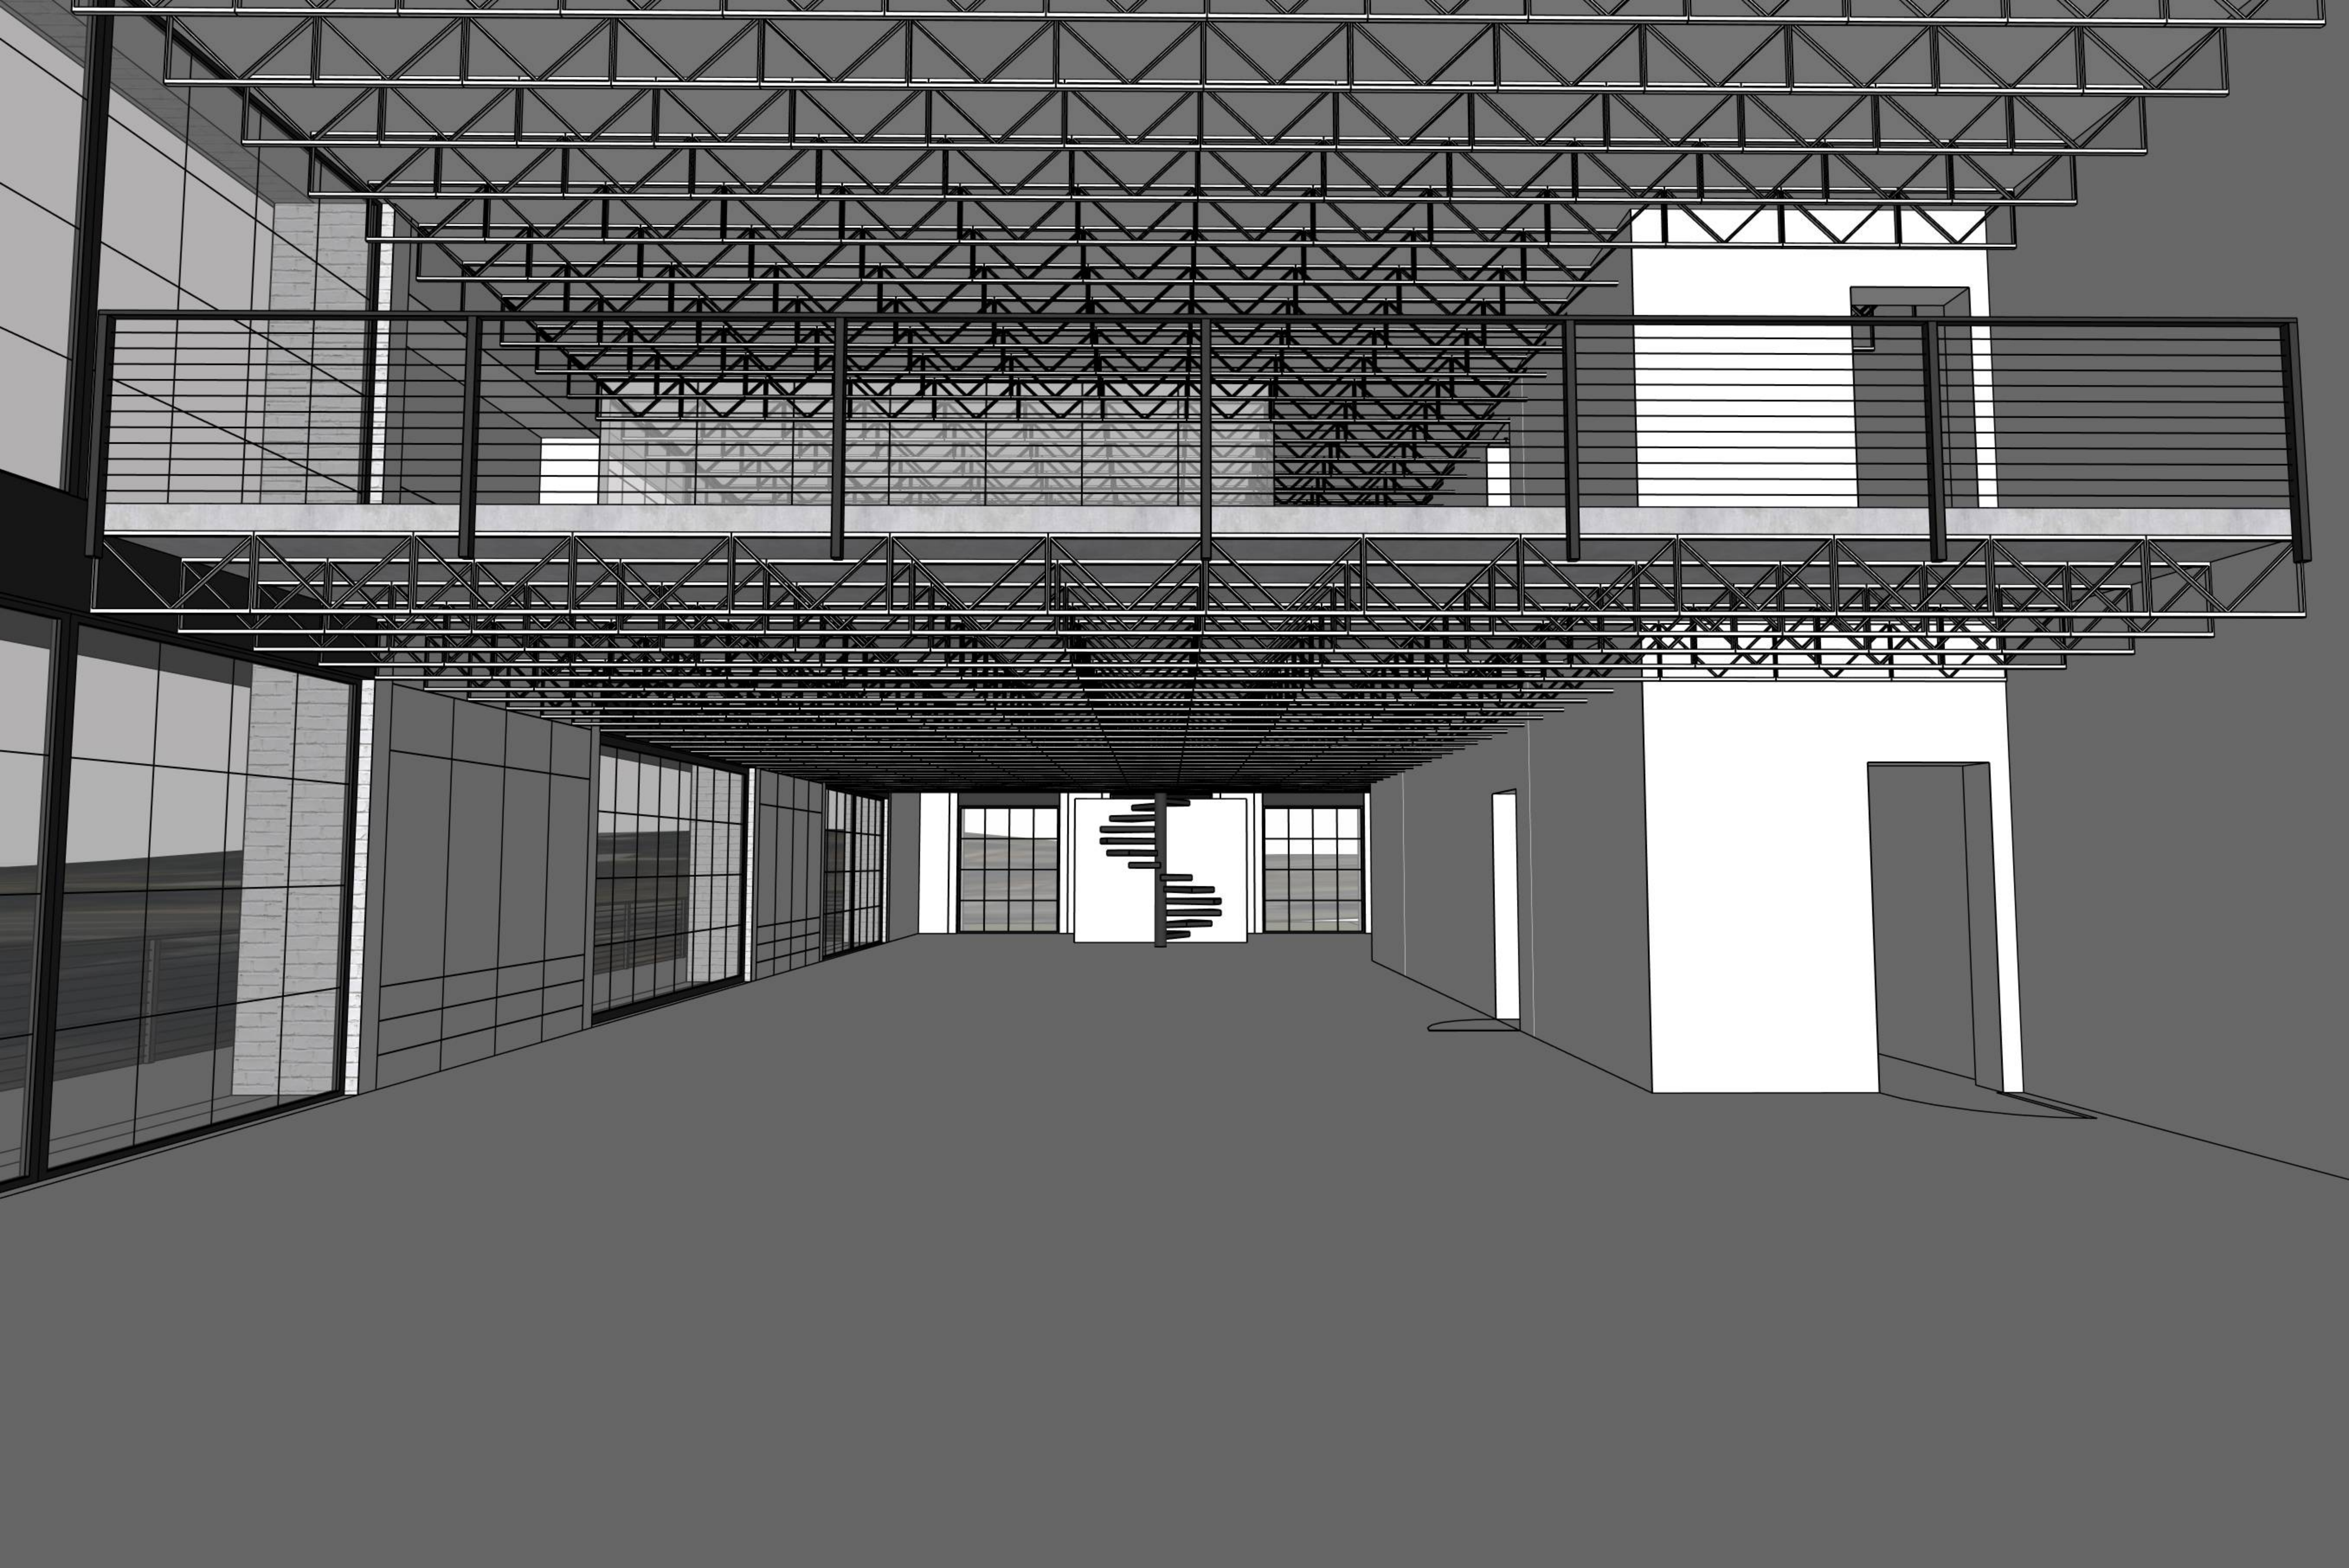

eco·nize®

R-1A  
Approx. location  
of R-1A sign  
14' - 100' to Vehicle

A black and white architectural rendering of a modern building interior. The scene features a complex network of steel trusses and beams forming a ceiling structure. On the right, there is a glass-walled corridor or atrium. In the center, a large white rectangular sign is prominently displayed. The sign contains the text "eco·nize" in a bold, lowercase, sans-serif font, with a registered trademark symbol (®) to the upper right of the word "nize".

**eco·nize<sup>®</sup>**

**eco·nize<sup>®</sup>**

**eco·nize<sup>®</sup>**

20' From Face of Curb (~9' wide)