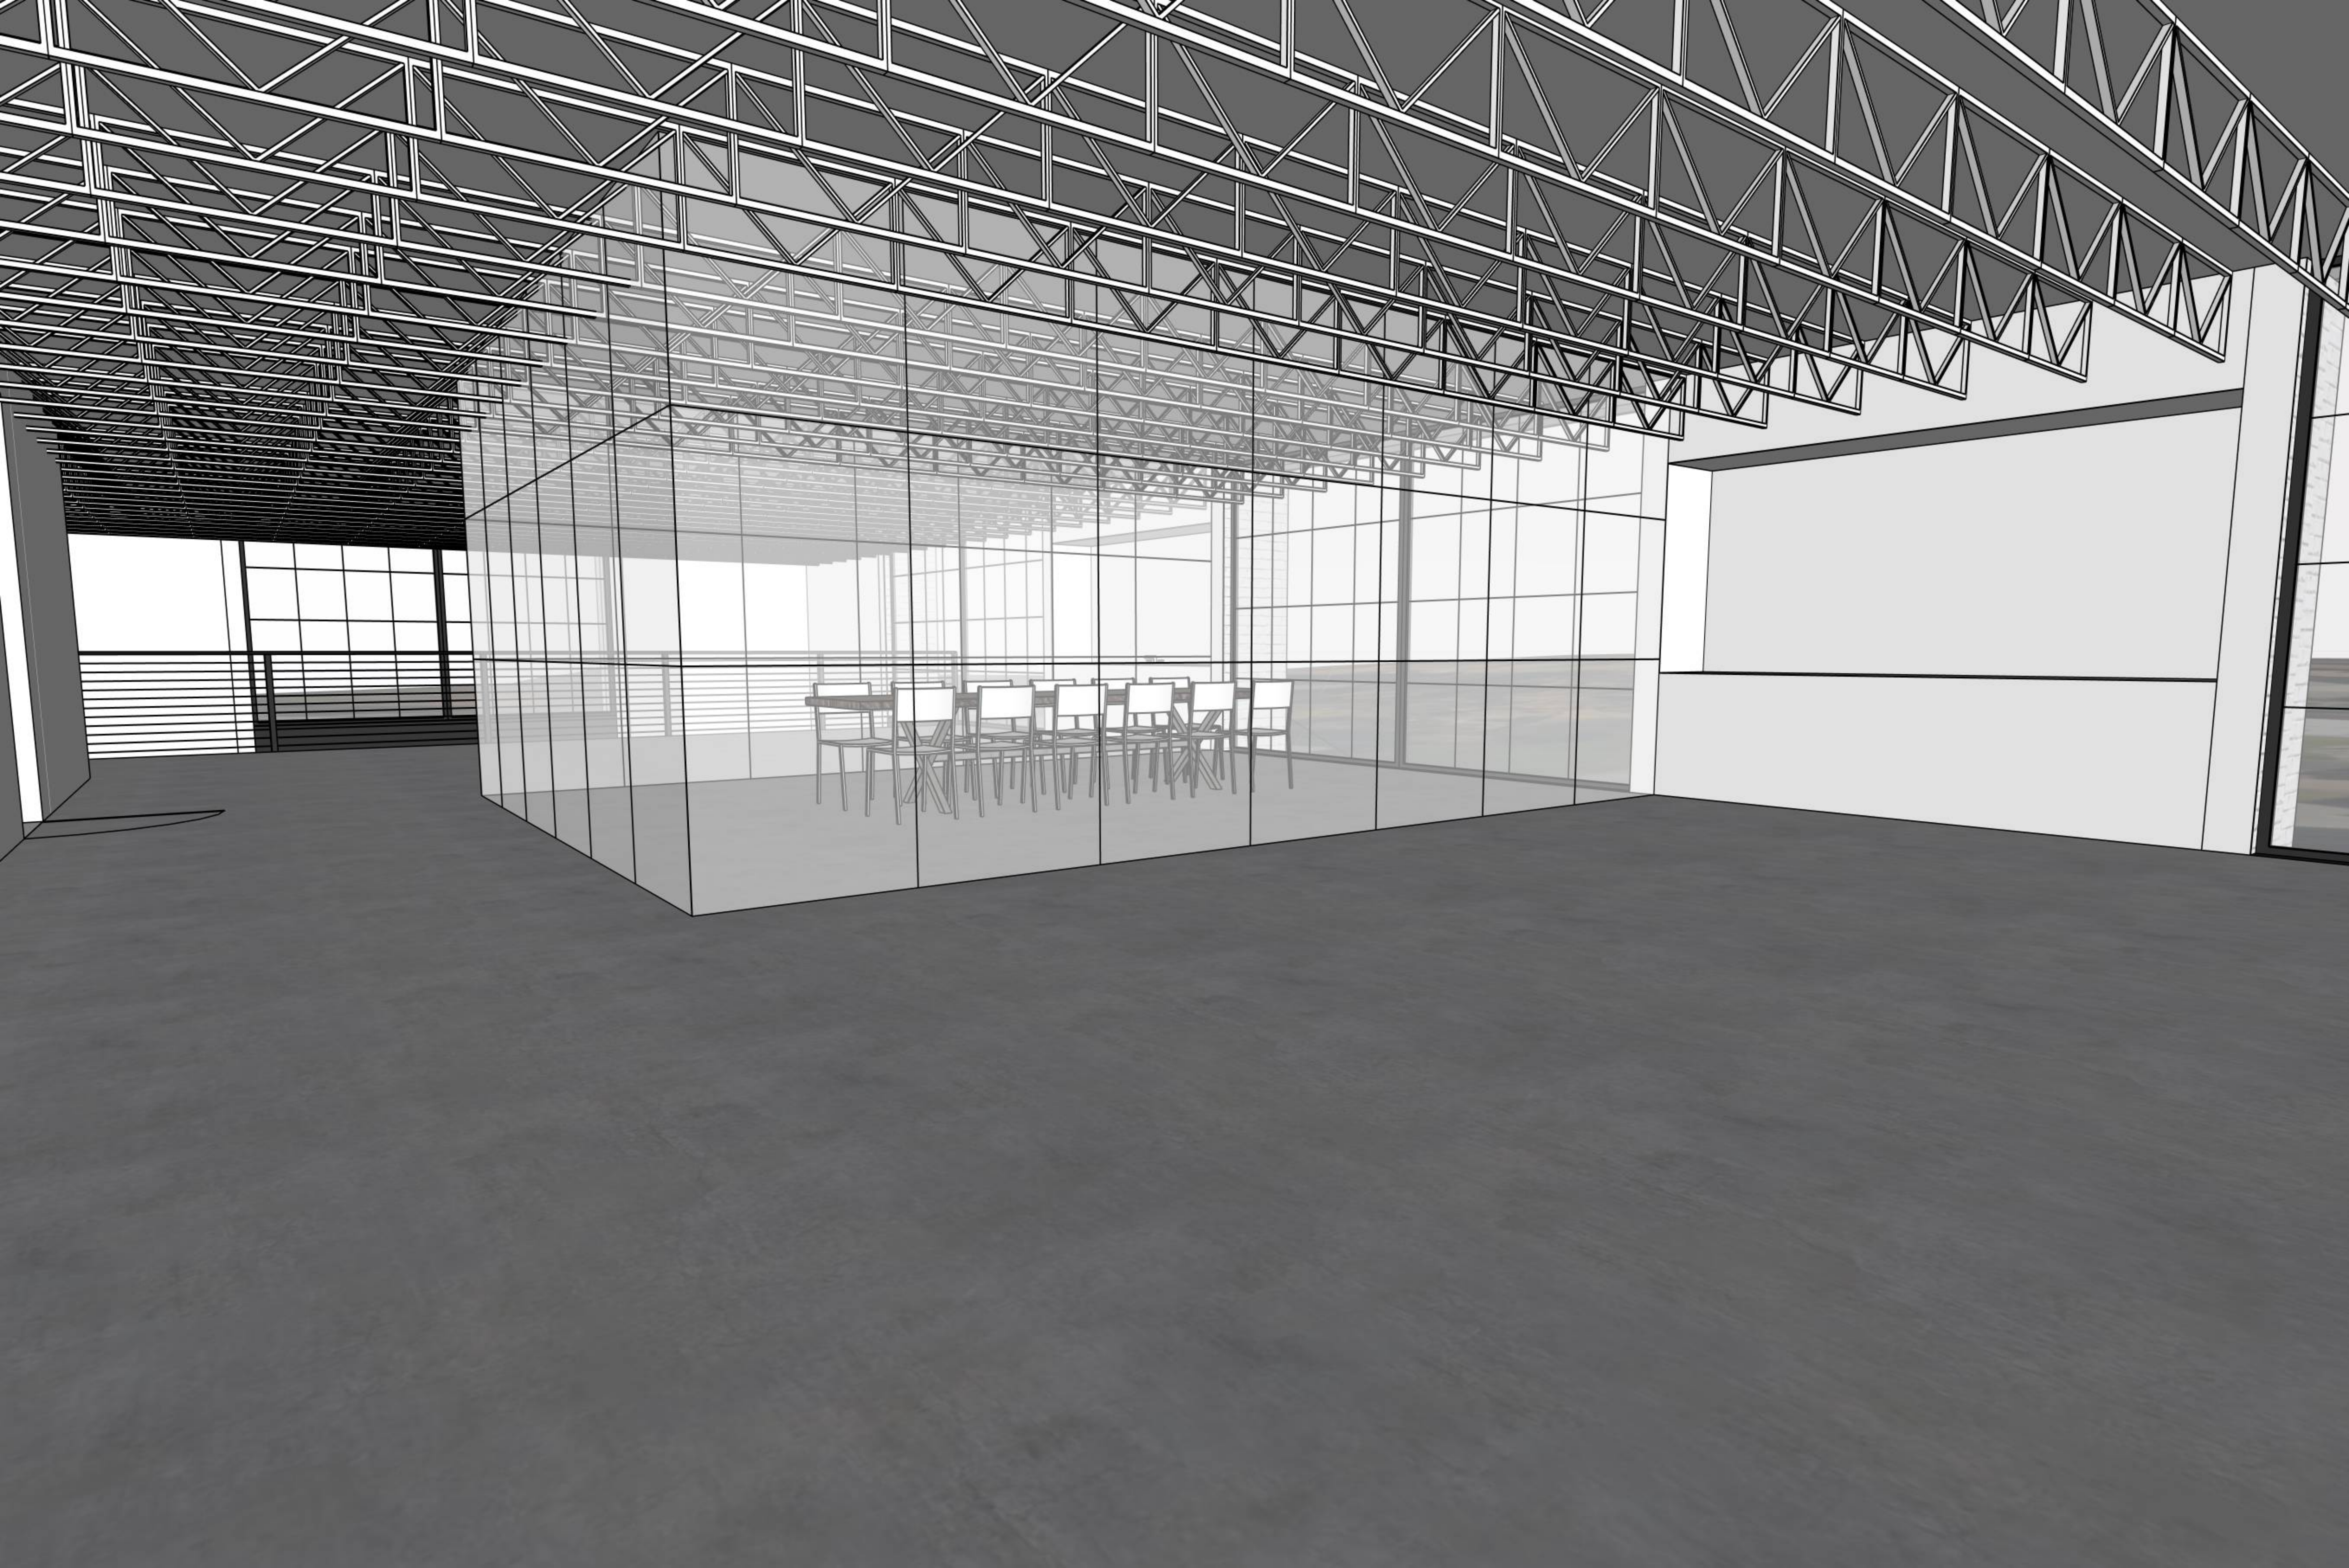

eco·nize®

R-1A  
Approx. location  
of R-1A sign  
14' - 100' to Vehicle

A black and white architectural rendering of a modern building interior. The scene features a complex network of steel trusses and beams forming a ceiling structure. On the right, there is a glass-walled corridor or atrium. In the center, a large white rectangular sign is prominently displayed. The sign contains the text "eco·nize" in a bold, lowercase, sans-serif font, with a registered trademark symbol (®) to the upper right of the word "nize".

**eco·nize<sup>®</sup>**

**eco·nize<sup>®</sup>**

**eco·nize<sup>®</sup>**

20' From Face of Curb (~9' wide)