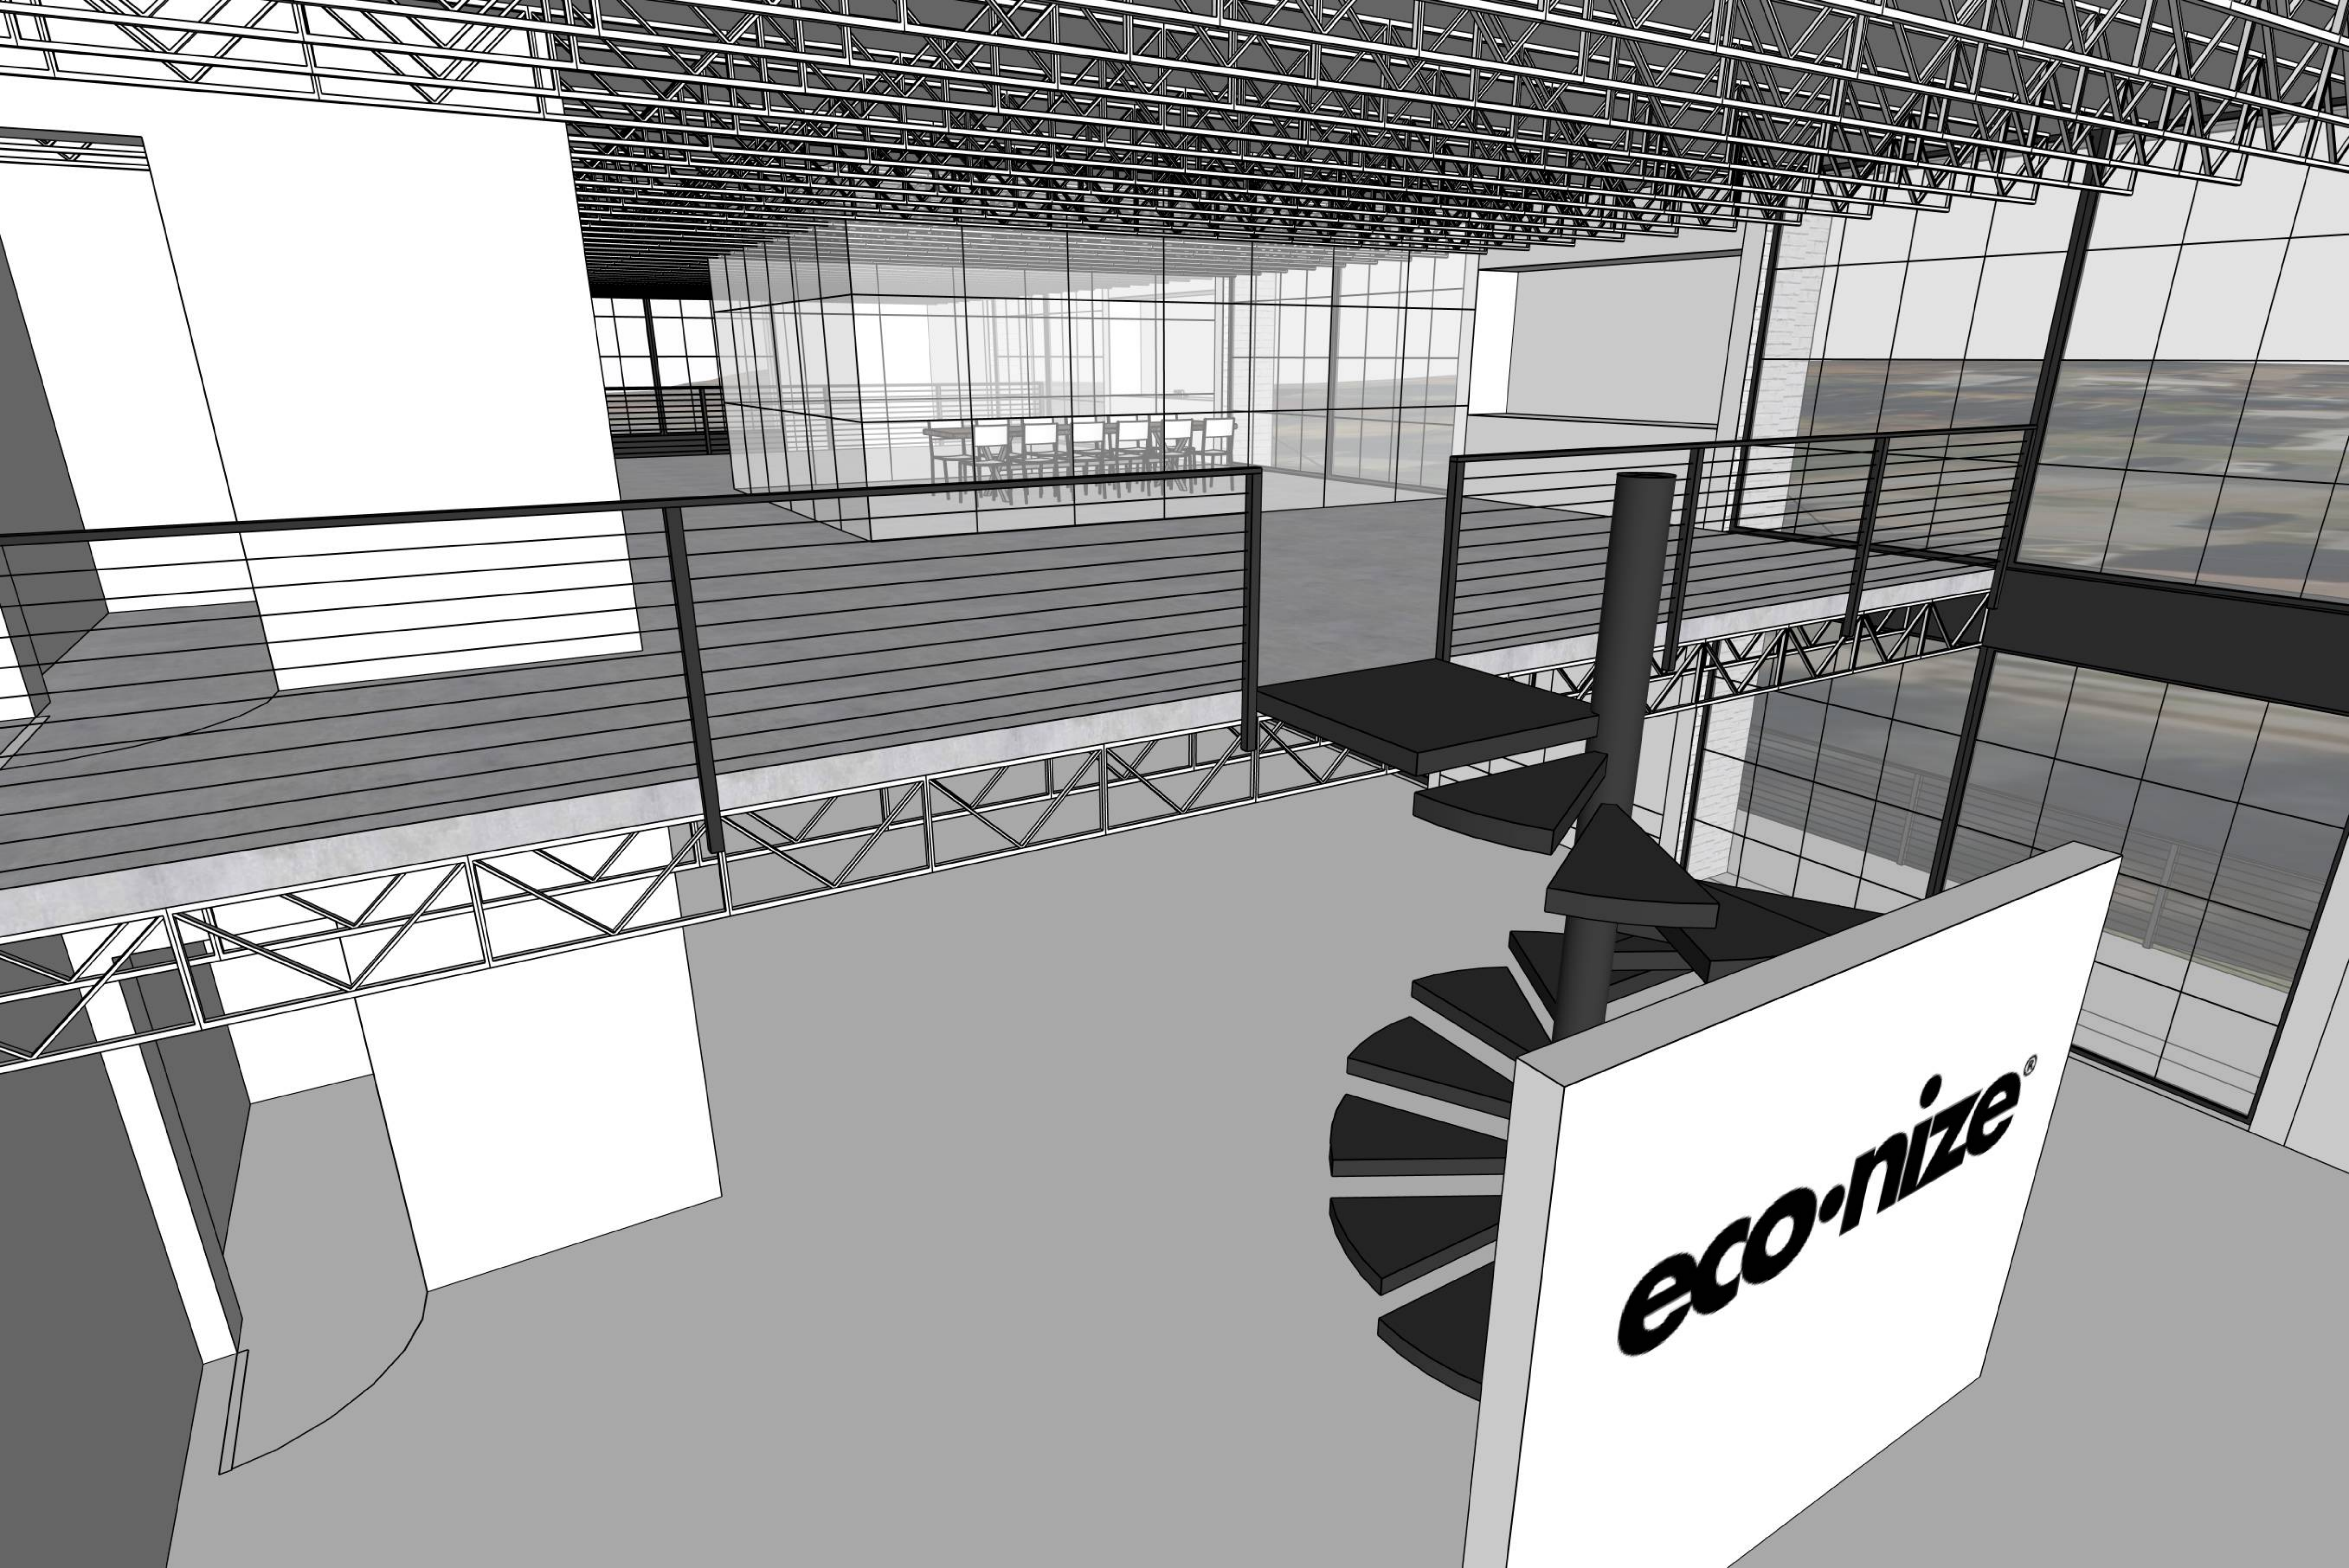

eco·nize®

R-1A  
Approx. location  
of R-1A sign  
14' - 100' to Vehicle

A black and white architectural rendering of a modern building interior. The scene features a complex network of steel trusses and beams forming a ceiling structure. On the right, there is a glass-walled corridor or atrium. In the center, a large white rectangular sign is prominently displayed. The sign contains the text "eco·nize" in a bold, lowercase, sans-serif font, with a registered trademark symbol (®) to the upper right of the word "nize".

**eco·nize<sup>®</sup>**

**eco·nize<sup>®</sup>**

**eco·nize<sup>®</sup>**

20' From Face of Curb (~9' wide)