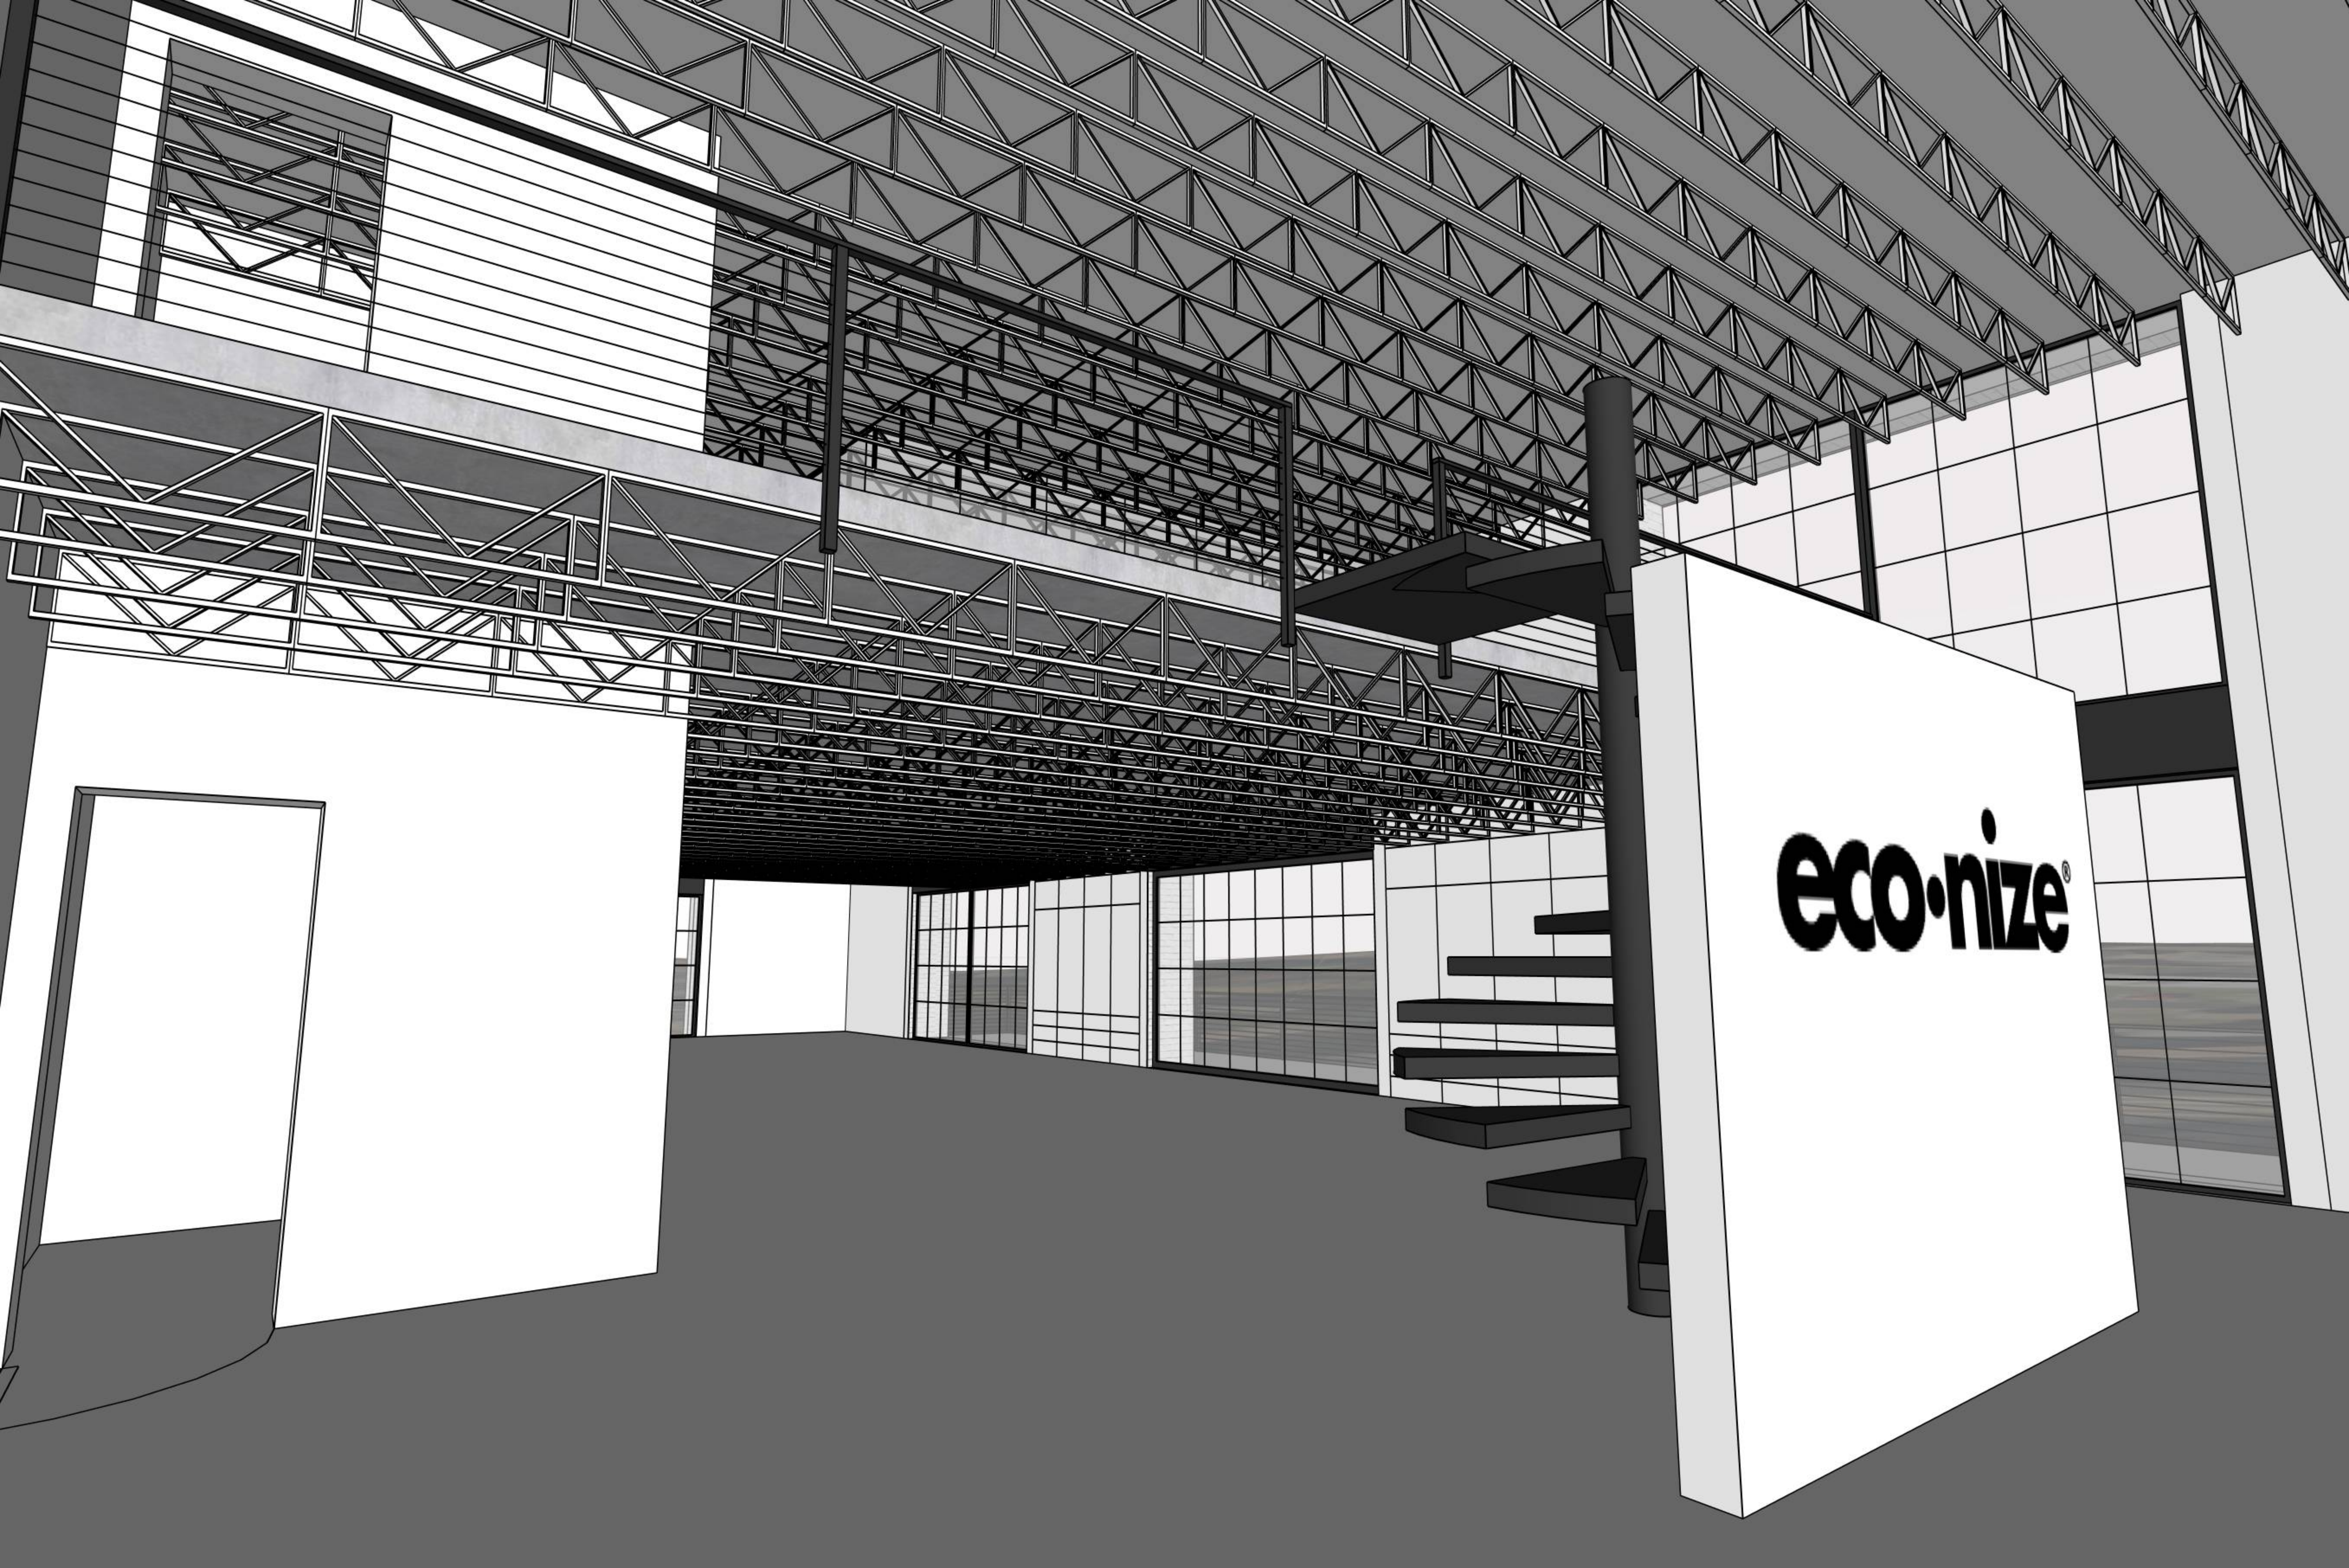

eco·nize®

R-1A  
Approx. location  
of R-1A sign  
14' - 100' to Vehicle

A black and white architectural rendering of a modern building interior. The scene features a complex network of steel trusses and beams forming a ceiling structure. On the right, there is a glass-walled corridor or atrium. In the center, a large white rectangular sign is prominently displayed. The sign contains the text "eco·nize" in a bold, lowercase, sans-serif font, with a registered trademark symbol (®) to the upper right of the word "nize".

**eco·nize<sup>®</sup>**

**eco·nize<sup>®</sup>**

**eco·nize<sup>®</sup>**

20' From Face of Curb (~9' wide)